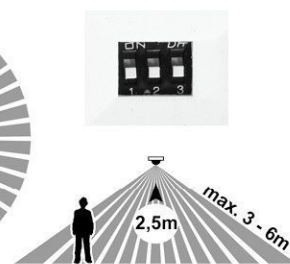

LED PANELY

LED PANELY

NOVINKA
LED

LEXA

6-12-18W
max. 1880lm

12-18-24W
max. 2565lm

6-12-18W
12-18-24W

18W - Ø 22,5
24W - Ø 33,0

20 24W=10